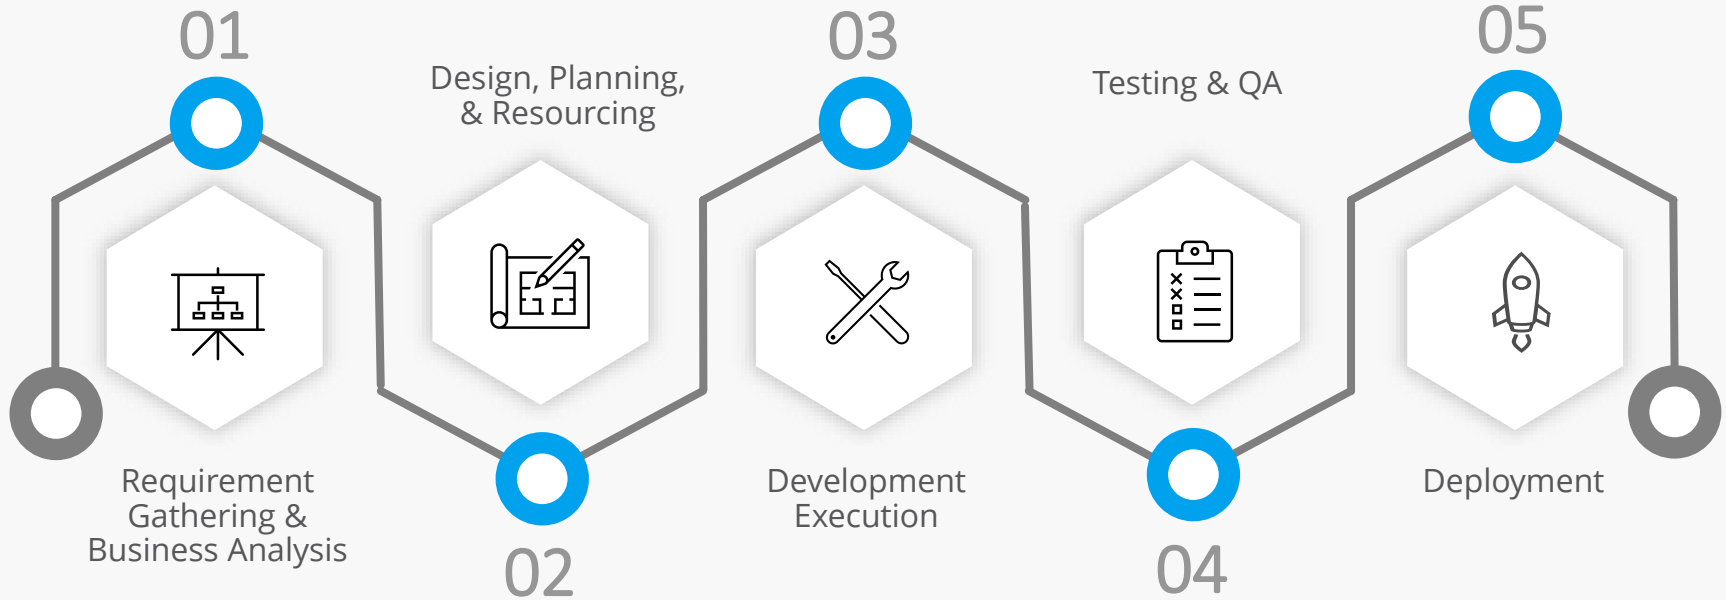

Our Process

Our Technical Capabilities

Tech Stack

Microsoft Dynamics 365
Microsoft Power Platform
-Power Apps
-Power BI
-Power Automate

Use Cases / Projects

Document Approval Flow
Clinic Management
Custom Sales CRM
Digital Sales Platform for Insurance