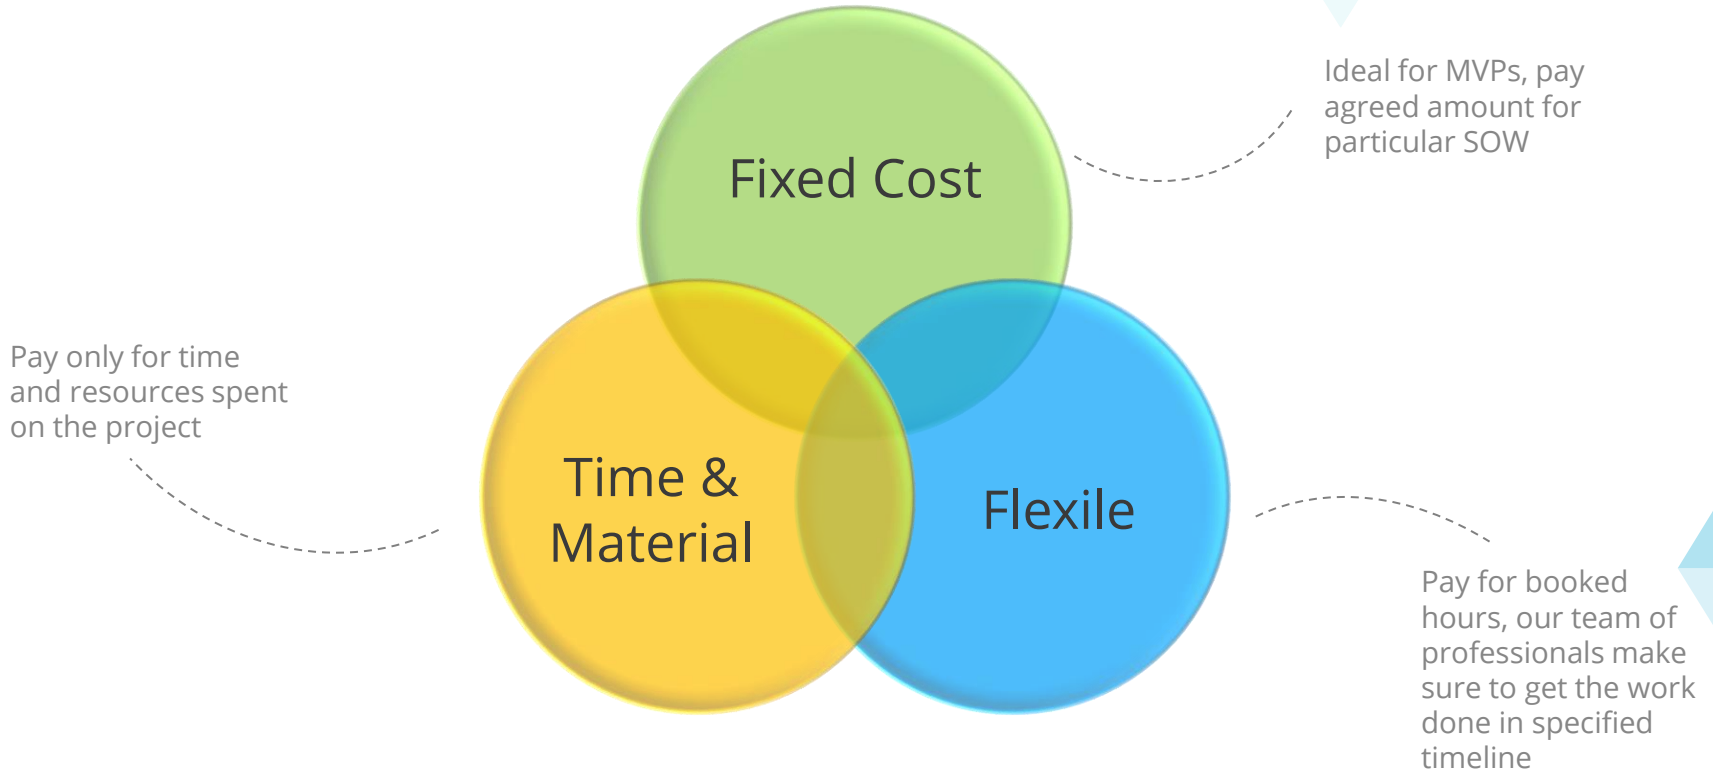

Our Pricing Models